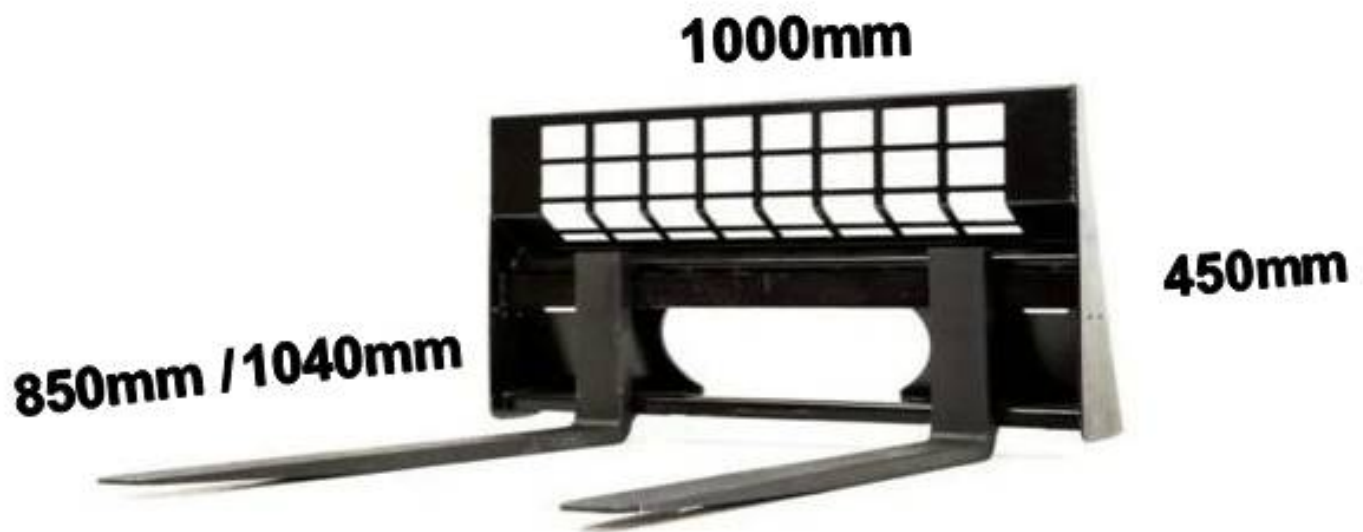

MINI SKID Pallet Fork

MODEL PF850

SPECIFICATIONS

Overall size: 1000mm(L) x 850mm(W) x 450mm(H)

Grapple Capacity: 900kg

Working width: 1000mm

Arm opening: 850mm / 1040mm

Weight: 140kg